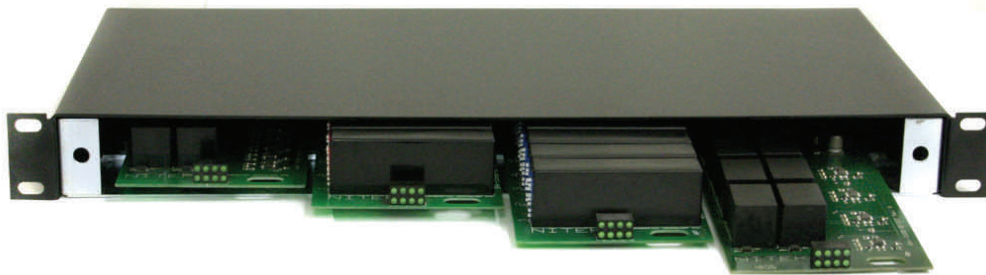

Description

The **VH3200** powered card cage holds up to four VB41x8, TR515x8 and TR560x8 video receiver cards (each sold separately) in any combination. The VH3200 is powered from a 24VAC wall pack. It uses a maximum of 18VA so several units can be run from a larger supply.

Specification

Size	1.75" H x 19" W x 9.4" D
Power Requirements	24VAC @ 1/2A
Input	Low voltage current loop from balanced UTP transmitters
Output-Video	1.0 vpp composite video Monochrome or color
Shipping Weight	14 lbs