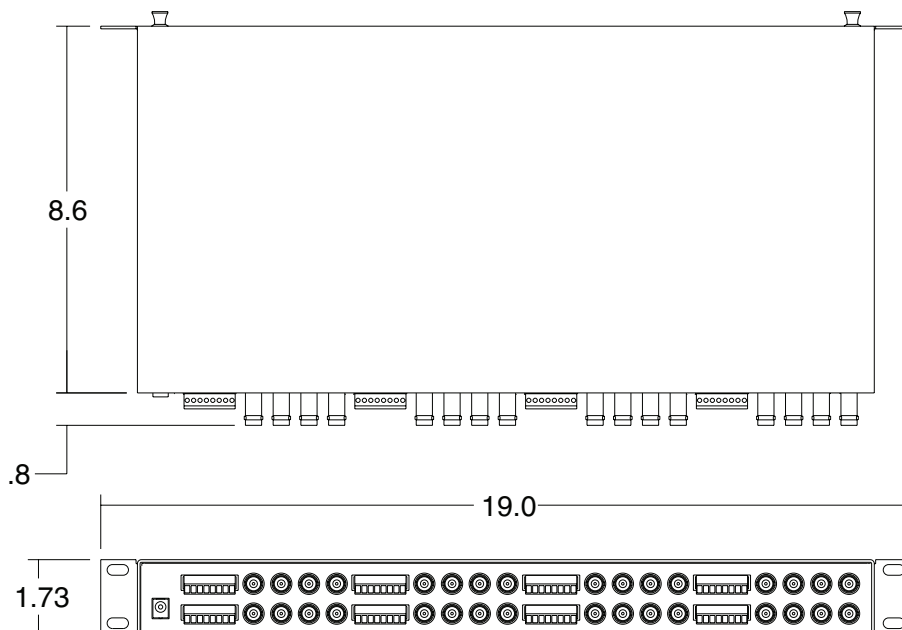

Description

The **VH3200** powered card cage holds up to four VB41x8, TR515x8 and TR560x8 video receiver cards (each sold separately) in any combination. The VH3200 is powered from a 24VAC wall pack. It uses a maximum of 18VA so several units can be run from a larger supply.

Specification

Size	1.75" H x 19" W x 9.4" D
Power Requirements	24VAC @ 1/2A
Input	Low voltage current loop from balanced UTP transmitters
Output-Video	1.0 vpp composite video Monochrome or color
Shipping Weight	14 lbs